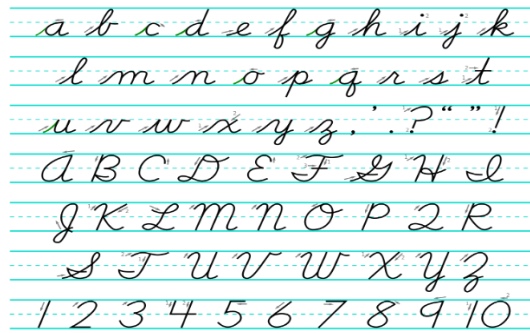

NRICH Tutoring Presents

Pen and Link *Cursive Class*

Learn Cursive to Help with Spelling and Writing!

Cursive provides a language link that can help build writing fluency. This class will introduce cursive writing skills, using sight words to help students develop the flow of handwriting that will carry over into spelling, writing, and reading. Handwriting that is automatic will free up working memory; handwriting that is legible gets better grades than difficult to read writing.